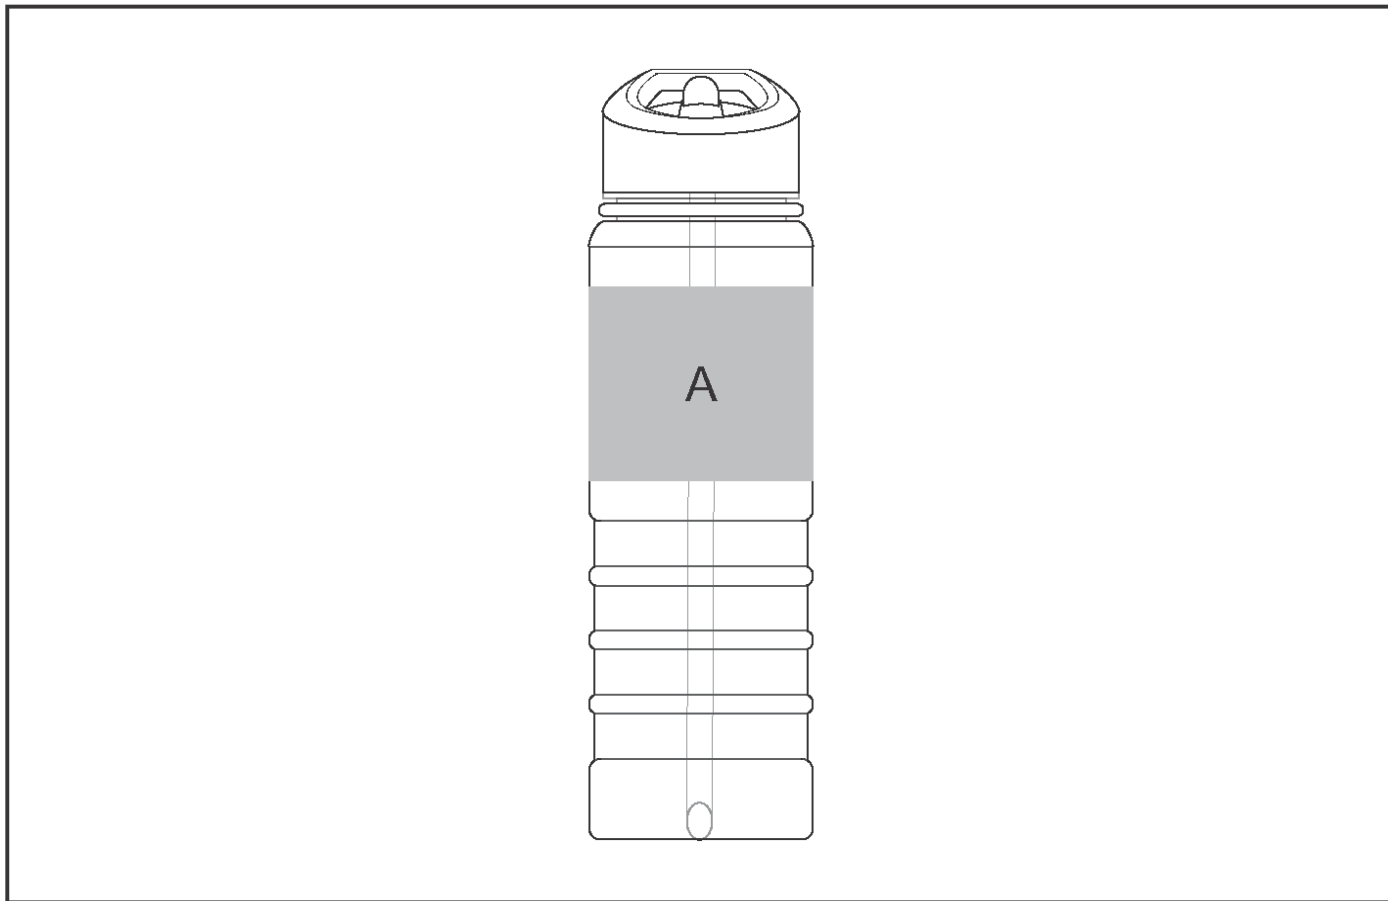

DW-6607

Altitude Quench Plastic Water Bottle - 750ml

Need to know:

- Includes 1-Colour, 1-Position Screen Wrap (setup fee applies)
- Cannot guarantee 100% pantone match when printing on transparent bottles
- Cannot guarantee the lid will line up with the print

Branding Options:

Position	Branding Method (Branding Code)	No. of Colours	Dimension
A	Screen Wrap (SW)	1 Colour	200mm wide x 55mm high
A	Pad Printing (PB)	4 Colours	33mm wide x 60mm high
A	Digital Print Drinkware (DP-C)	Full Colour	100mm wide x 76mm high
A	Digital Print Drinkware (DP-D)	Full Colour	234mm wide x 76mm high